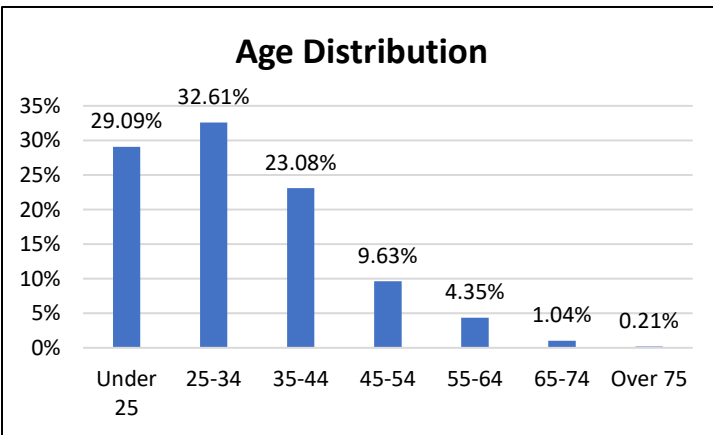

Pretrial Services Weekly Report

Electronic Monitoring Population Demographics 10/27/2023

Curfew Only population:	904
Bischof Law Only population:	729
Cases with Curfew and Bischof Law Supervision*	62

Curfew

Bischof Law

* 62 individuals are supervised under Curfew and Bischof Law. These individuals are reflected in both the Curfew and Bischof Law graphs