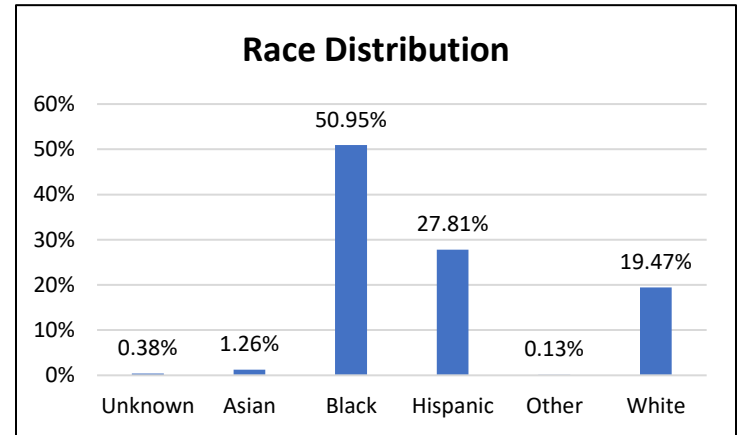

Pretrial Services Weekly Report

Electronic Monitoring Population Demographics 10/27/2023

Curfew Only population:	904
Bischof Law Only population:	729
Cases with Curfew and Bischof Law Supervision*	62

Curfew

Bischof Law

* 62 individuals are supervised under Curfew and Bischof Law. These individuals are reflected in both the Curfew and Bischof Law graphs