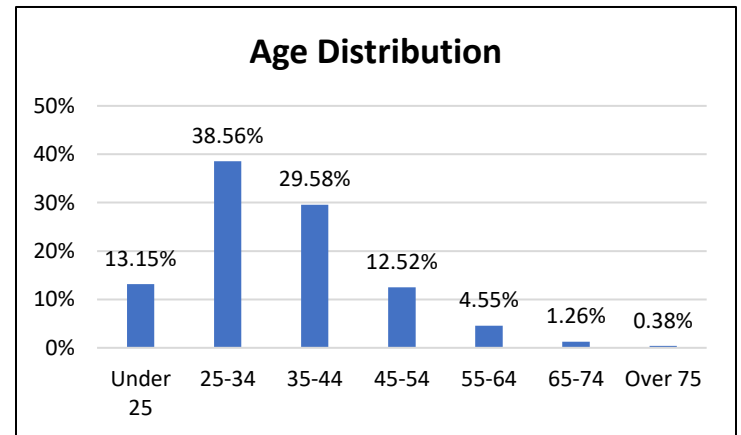

Pretrial Services Weekly Report

Electronic Monitoring Population Demographics 10/27/2023

Curfew Only population:	904
Bischof Law Only population:	729
Cases with Curfew and Bischof Law Supervision*	62

Curfew

Bischof Law

* 62 individuals are supervised under Curfew and Bischof Law. These individuals are reflected in both the Curfew and Bischof Law graphs