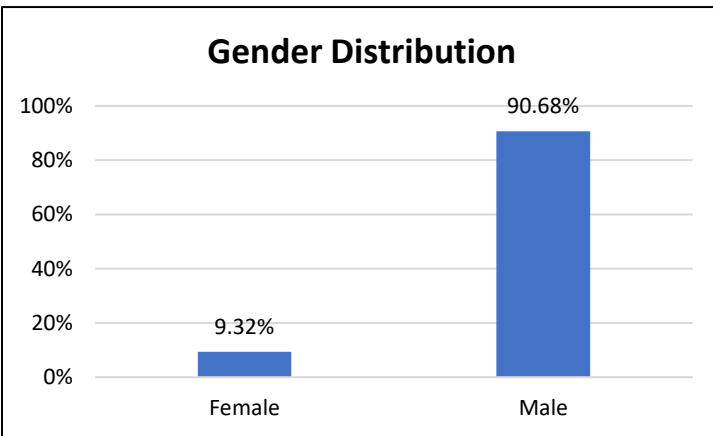

Pretrial Services Weekly Report

Electronic Monitoring Population Demographics 10/27/2023

Curfew Only population:	904
Bischof Law Only population:	729
Cases with Curfew and Bischof Law Supervision*	62

Curfew

Bischof Law

* 62 individuals are supervised under Curfew and Bischof Law. These individuals are reflected in both the Curfew and Bischof Law graphs