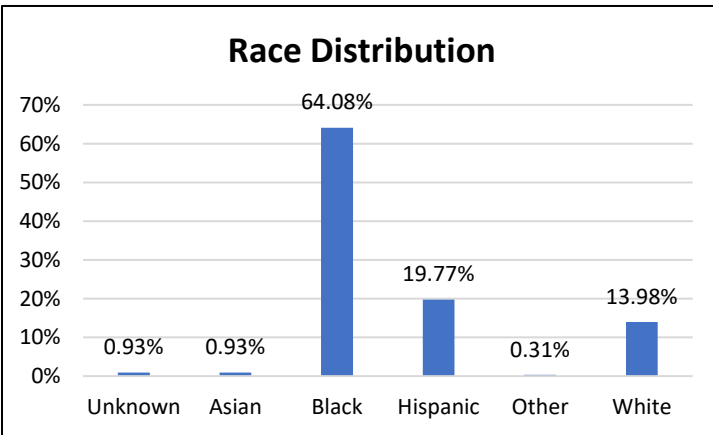

Pretrial Services Weekly Report

Electronic Monitoring Population Demographics 10/27/2023

Curfew Only population:	904
Bischof Law Only population:	729
Cases with Curfew and Bischof Law Supervision*	62

Curfew

Bischof Law

* 62 individuals are supervised under Curfew and Bischof Law. These individuals are reflected in both the Curfew and Bischof Law graphs