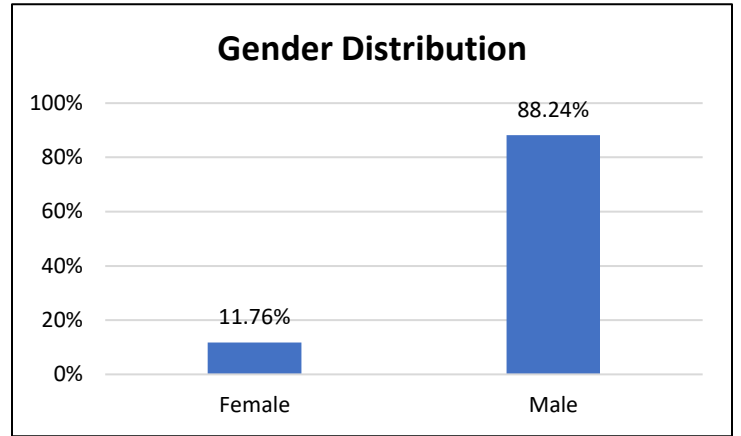

Pretrial Services Weekly Report

Electronic Monitoring Population Demographics 10/27/2023

Curfew Only population:	904
Bischof Law Only population:	729
Cases with Curfew and Bischof Law Supervision*	62

Curfew

Bischof Law

* 62 individuals are supervised under Curfew and Bischof Law. These individuals are reflected in both the Curfew and Bischof Law graphs